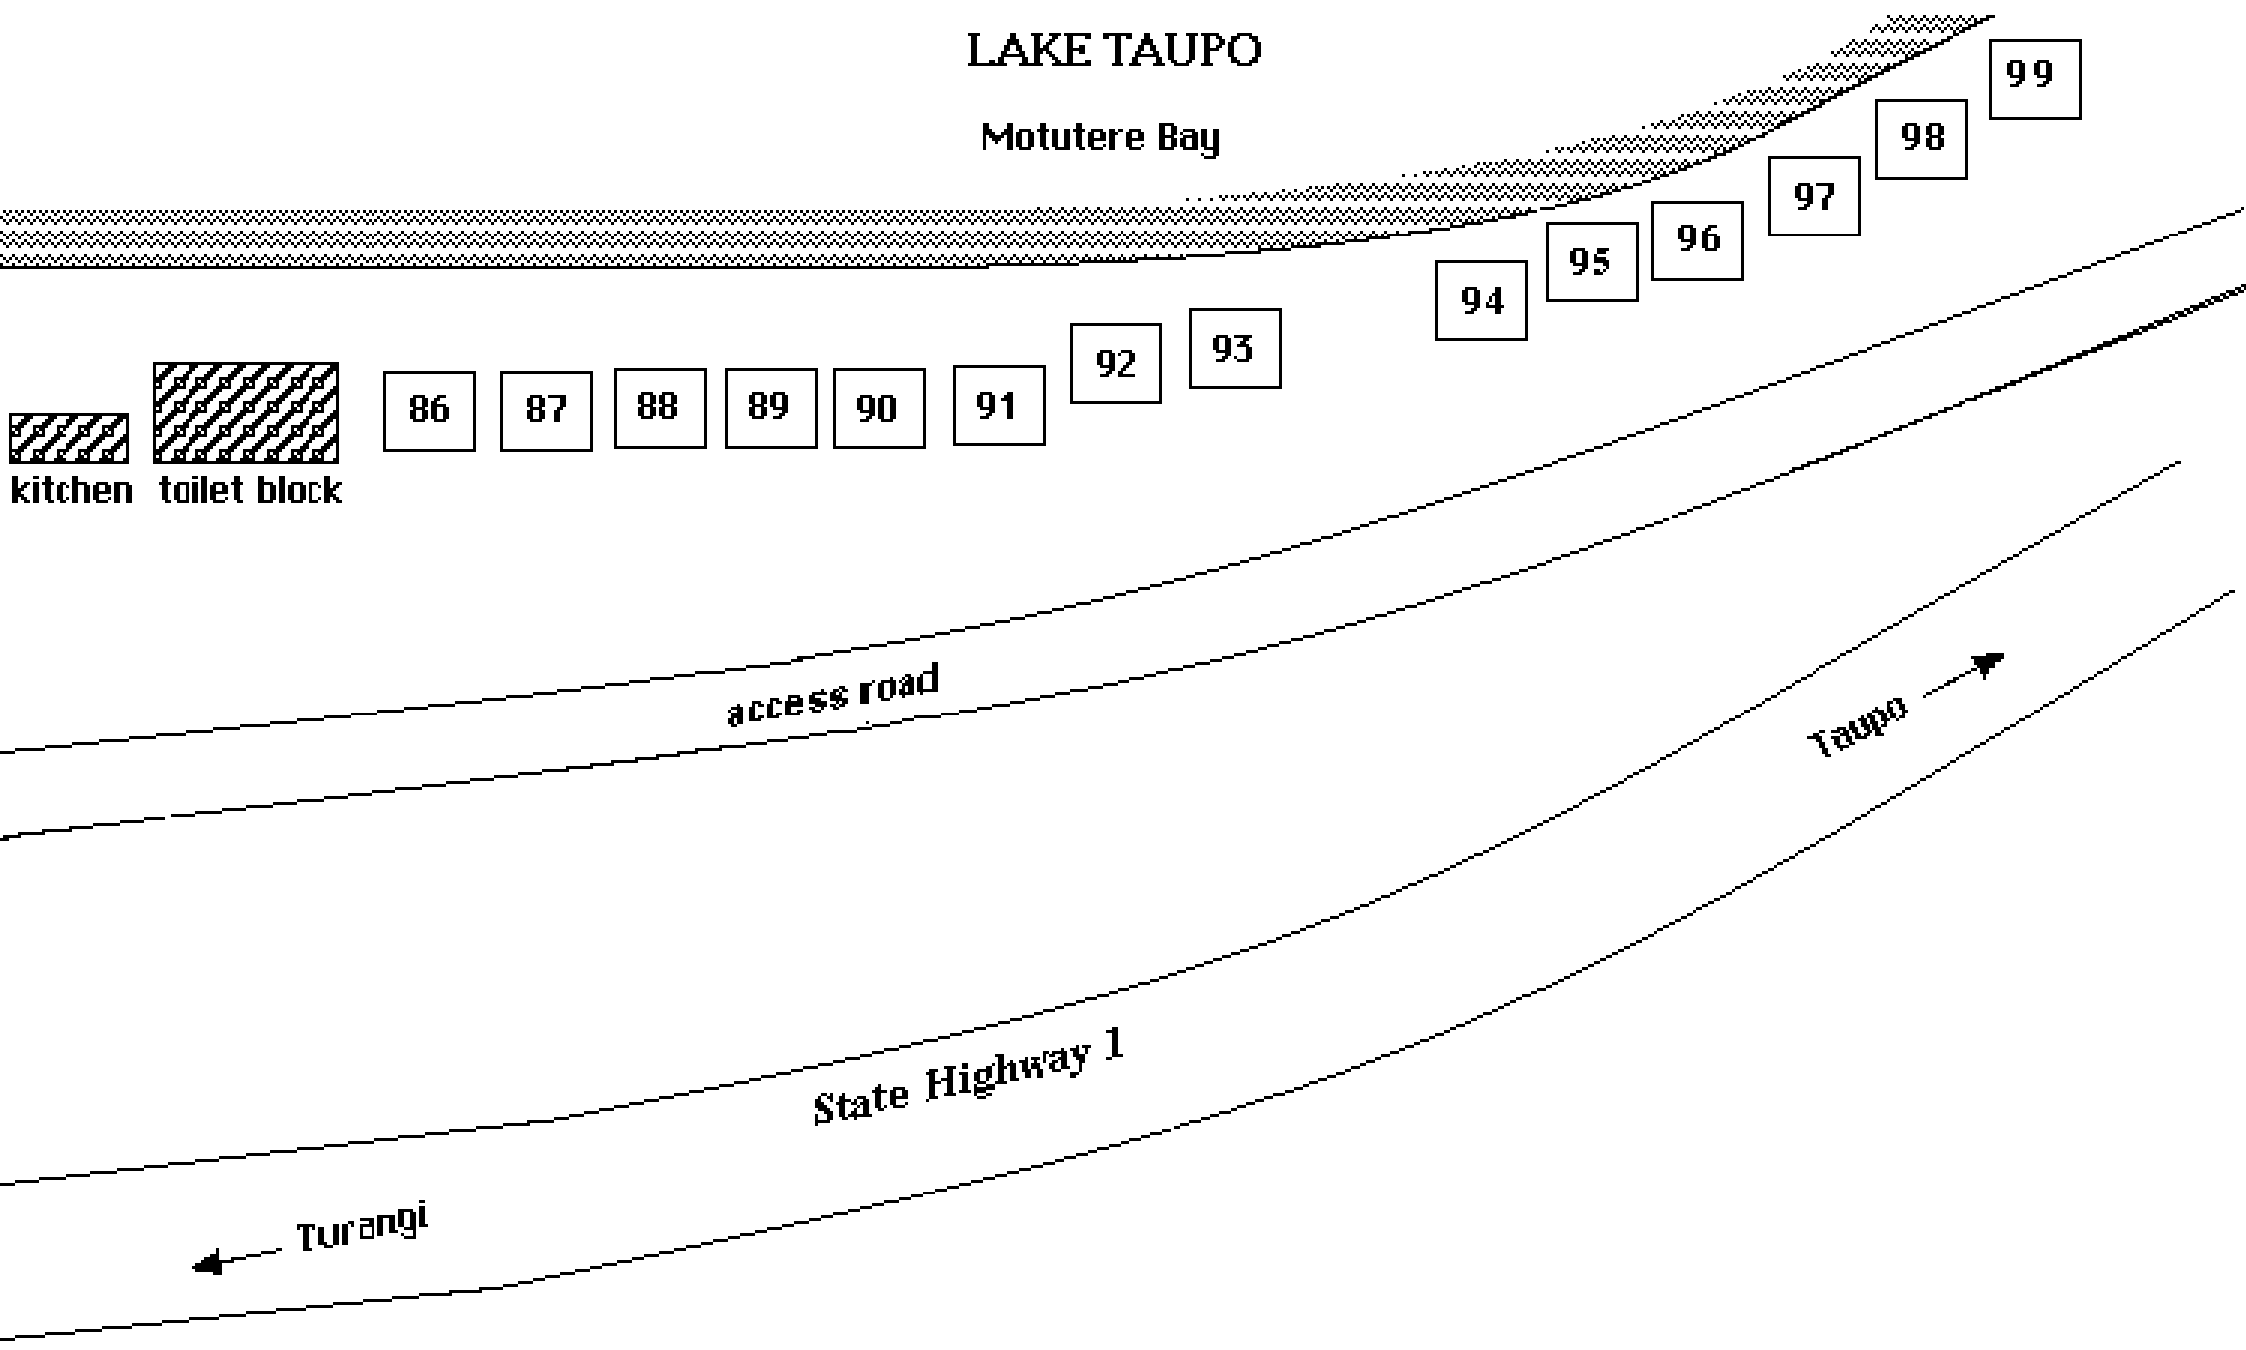

# LAKE TAUPO

## Motutere Bay

# LAKE TAUPO

Motutere Bay

# LAKE TAUPO

Motutere Bay

 kitchen  
 toilet block

86 87 88 89 90 91 92 93

94 95 96 97 98 99

access road

State Highway 1

Turangi ←