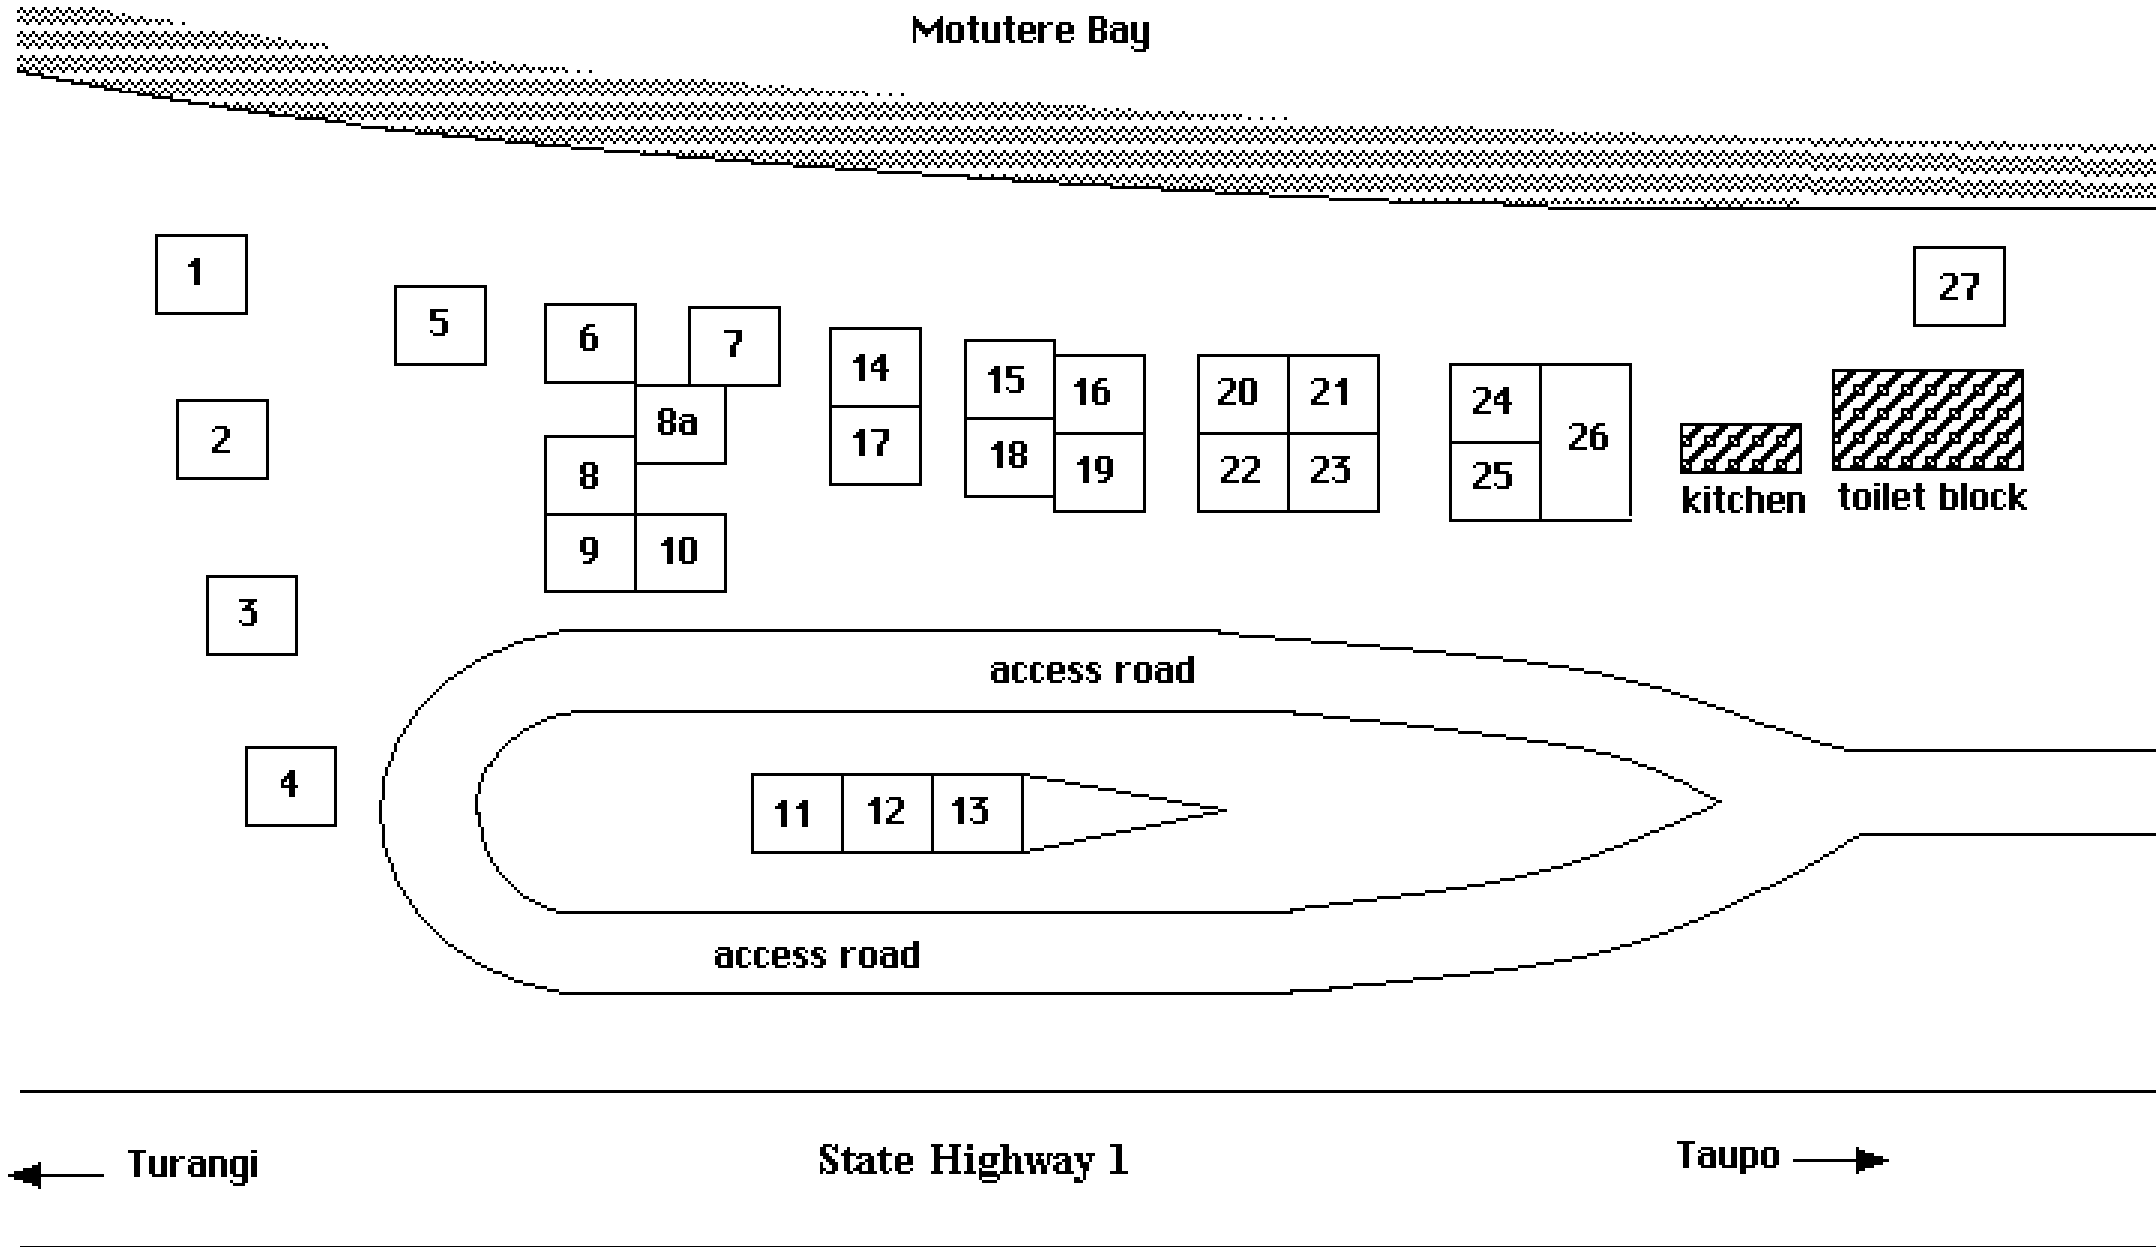

# LAKE TAUPO

## Motutere Bay

# LAKE TAUPO

Motutere Bay

# LAKE TAUPO

Motutere Bay

 kitchen  
 toilet block

86 87 88 89 90 91 92 93

94 95 96 97 98 99

access road

State Highway 1

Turangi ←