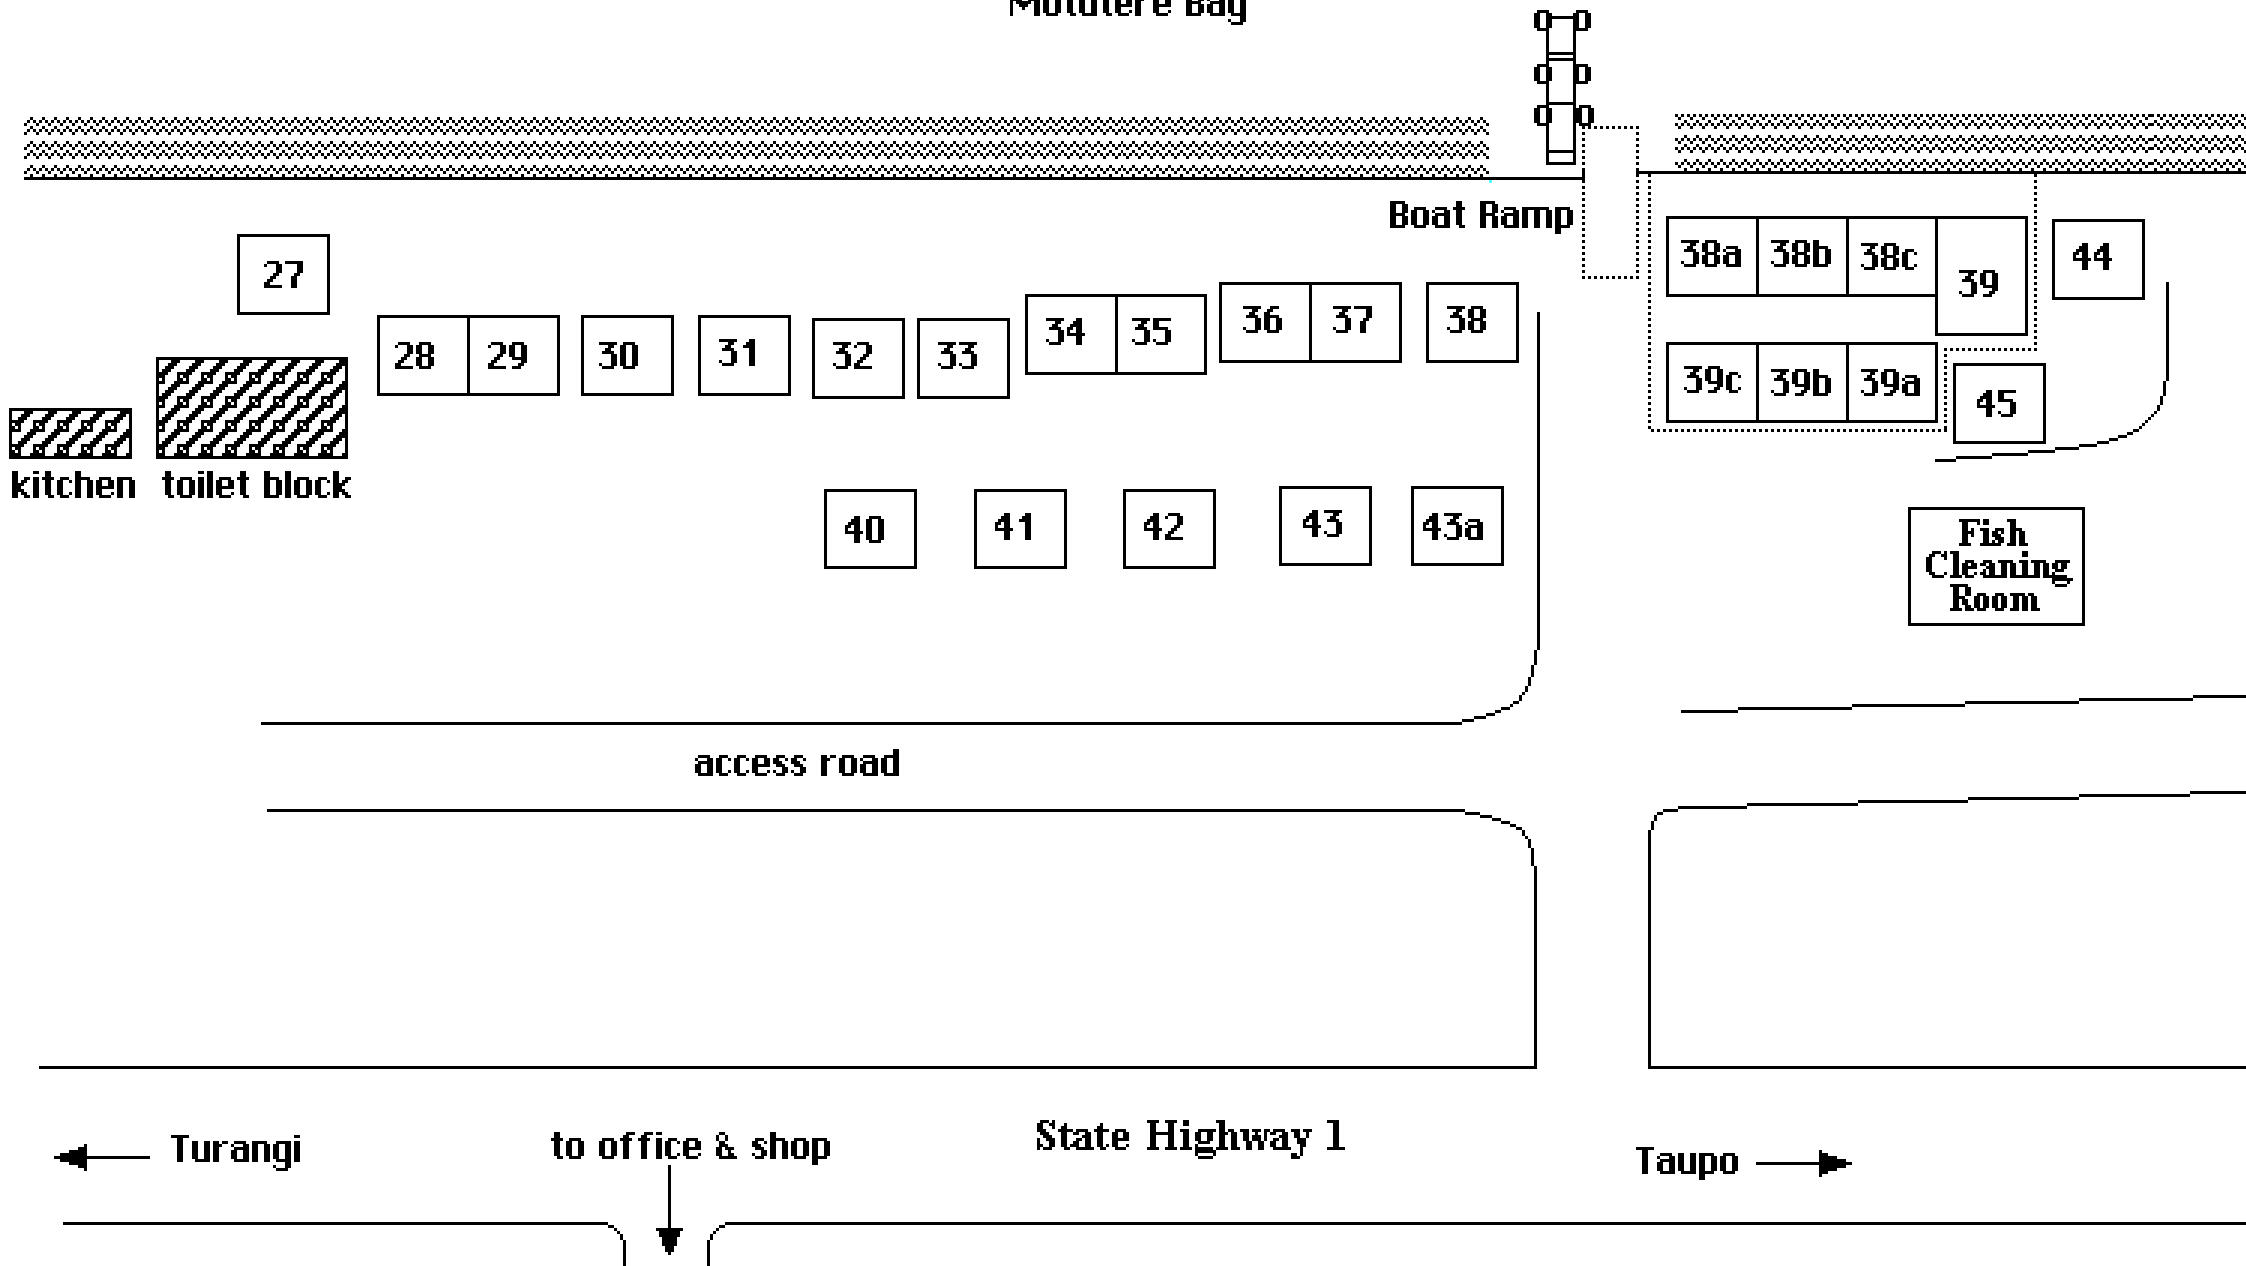

# LAKE TAUPO

## Motutere Bay

# LAKE TAUPO

Motutere Bay

# LAKE TAUPO

Motutere Bay

 kitchen  
 toilet block

86 87 88 89 90 91 92 93

94 95 96 97 98 99

access road

State Highway 1

Turangi ←