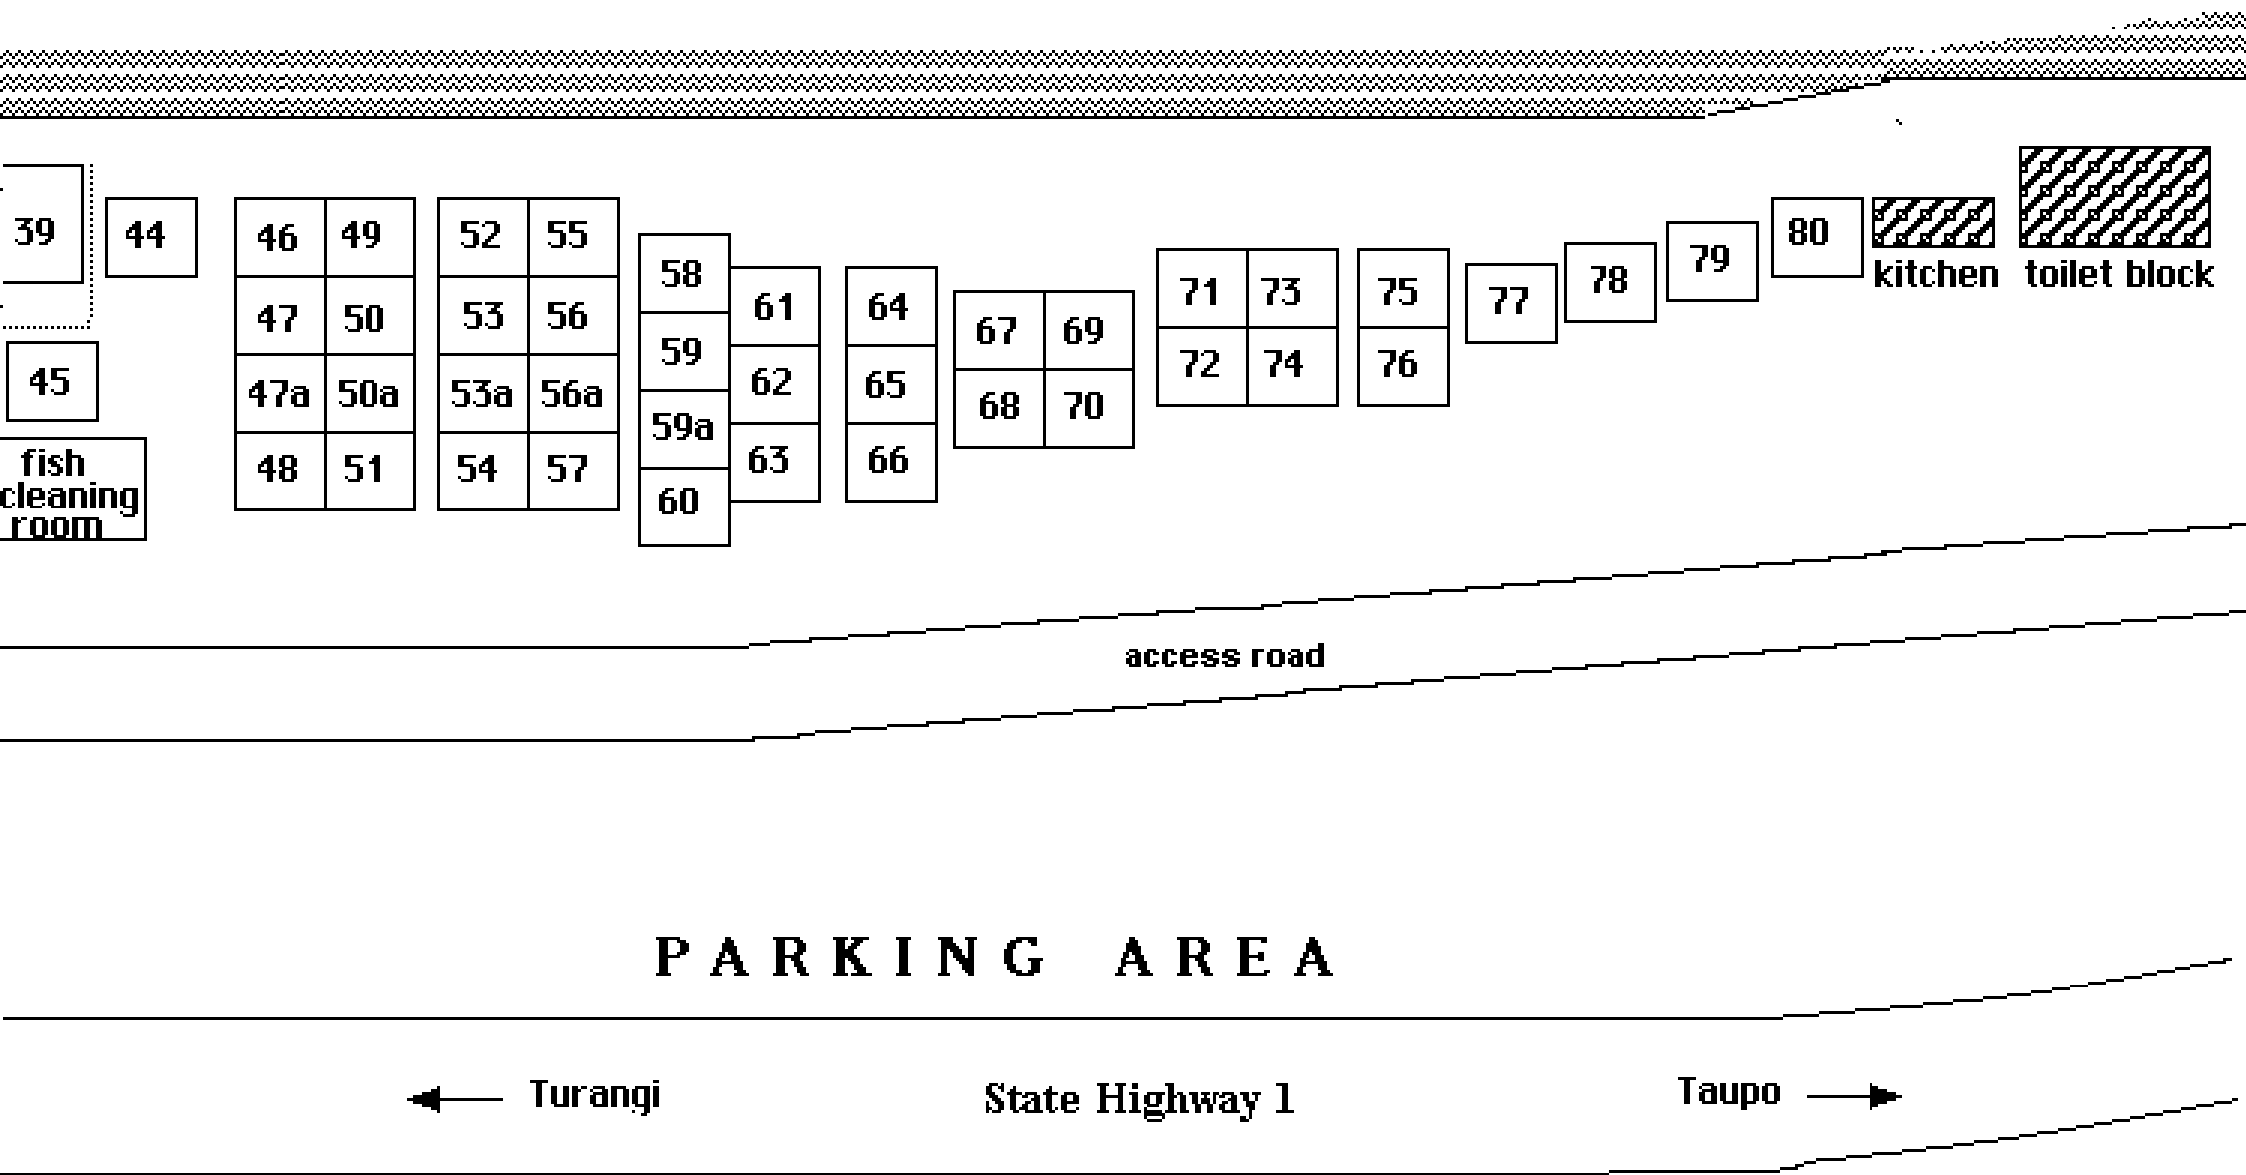

## Motutere Bay

# LAKE TAUPO

# LAKE TAUPO

Motutere Bay

# LAKE TAUPO

Motutere Bay

 kitchen  
 toilet block

86 87 88 89 90 91 92 93

94 95 96 97 98 99

access road

State Highway 1

Turangi ←